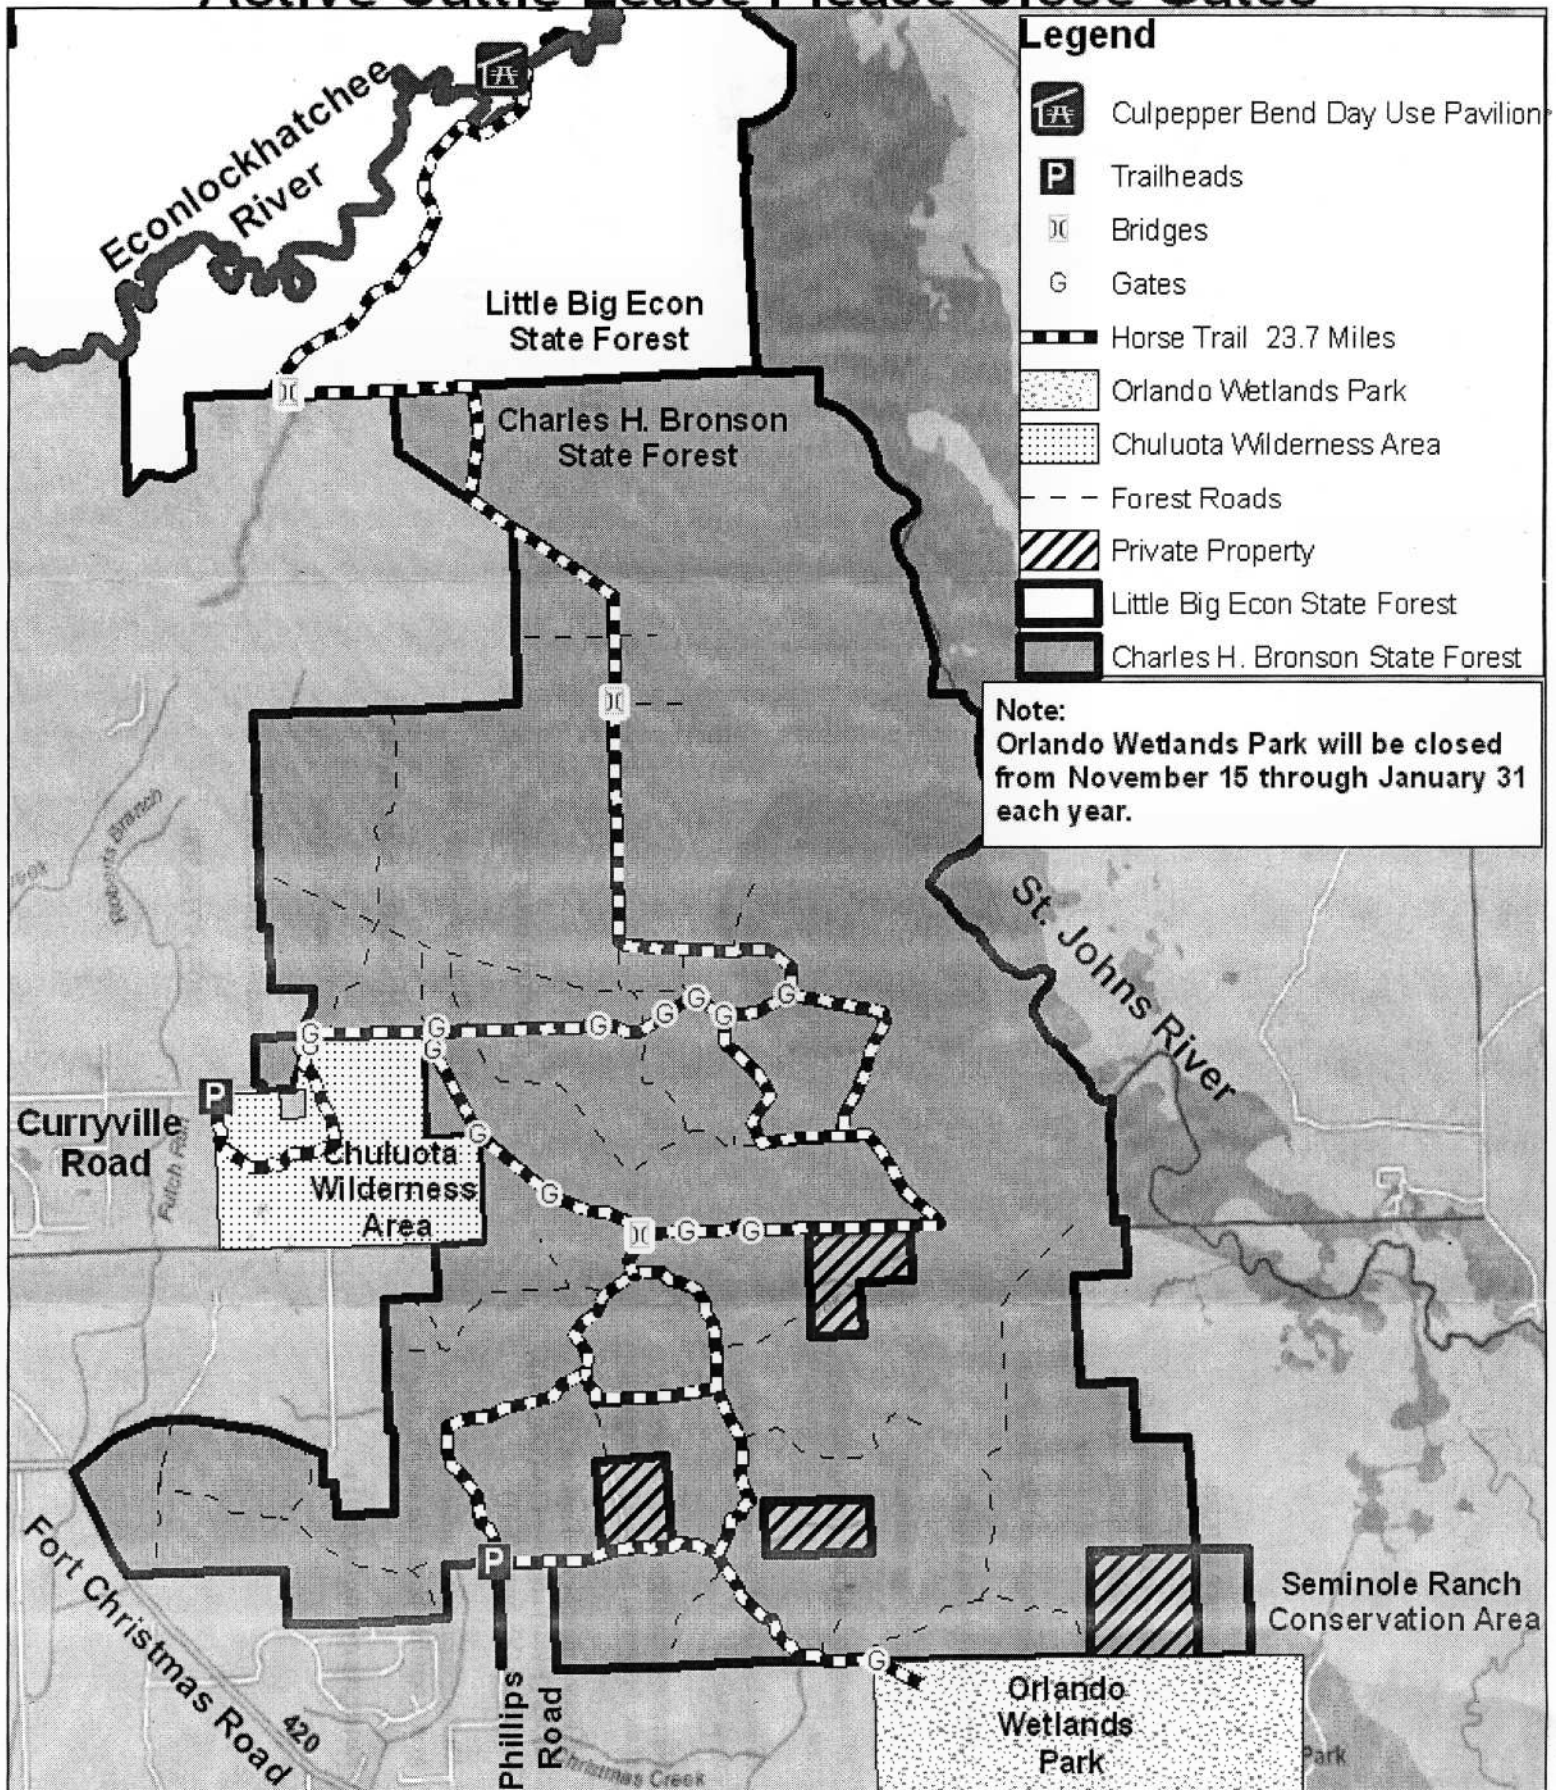

Charles H. Bronson State Forest - Horse Trails

Active Cattle Lease Please Close Gates

Legend

- Culpepper Bend Day Use Pavilion
- Trailheads
- Bridges
- Gates
- Horse Trail 23.7 Miles
- Orlando Wetlands Park
- Chuluota Wilderness Area
- Forest Roads
- Private Property
- Little Big Econ State Forest
- Charles H. Bronson State Forest

Note:
Orlando Wetlands Park will be closed from November 15 through January 31 each year.

By: Stephen Stipkovits, Forester