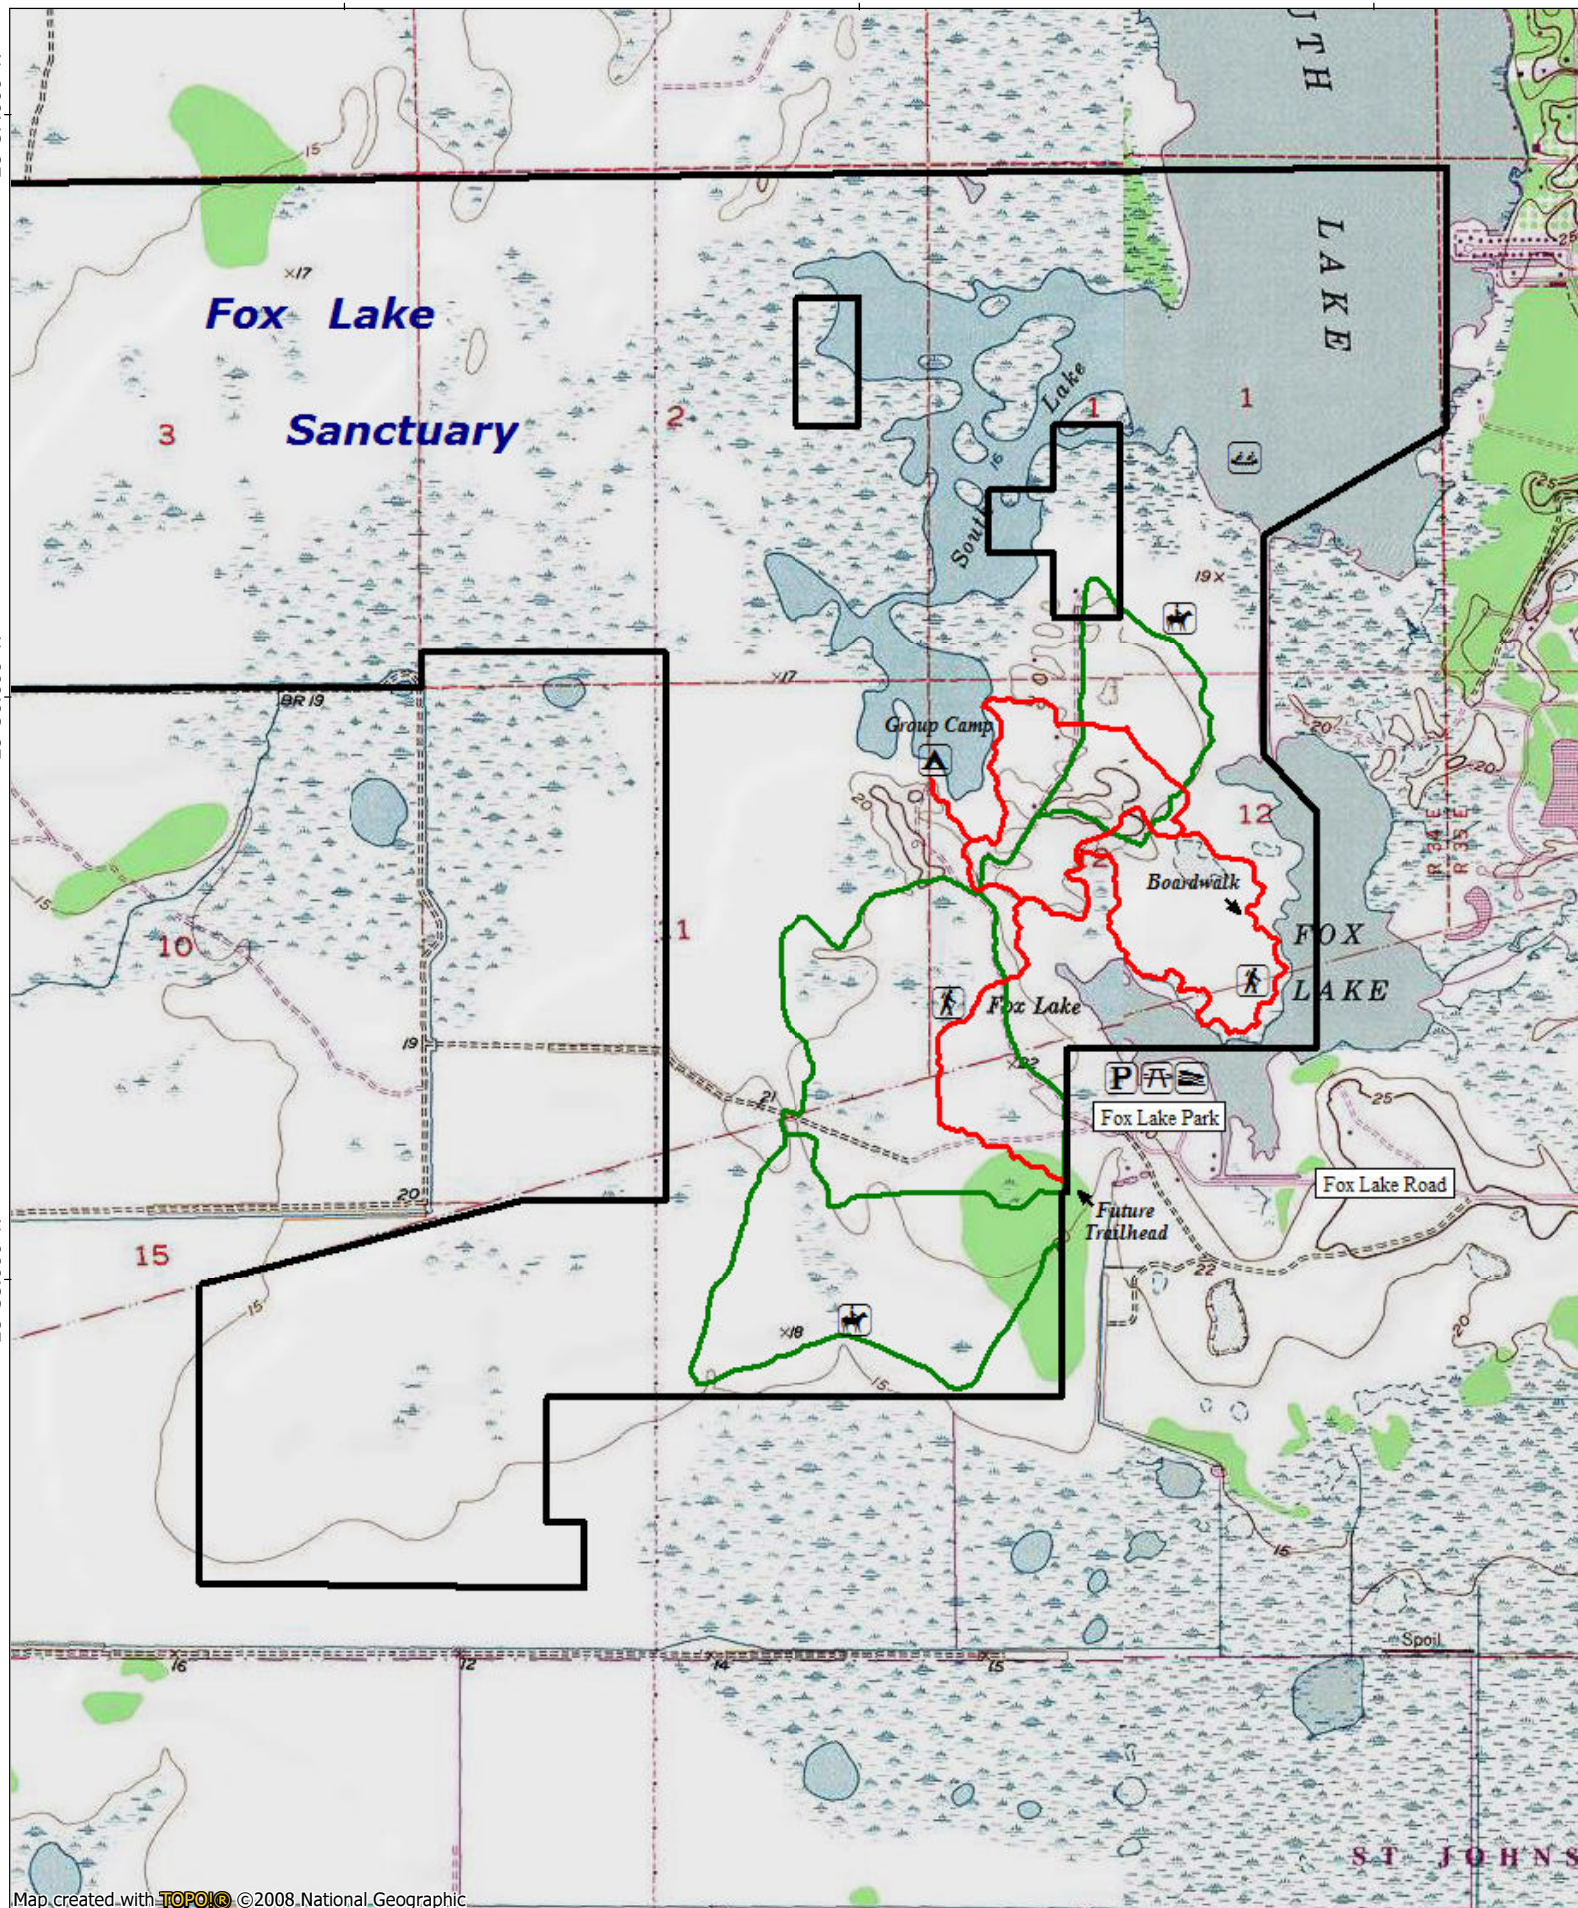

80°54.000' W

Fox Lake Sanctuary
80°53.000' W

WGS84 80°52.000' W

28°37.000' N

28°37.000' N

28°36.000' N

28°36.000' N

28°35.000' N

28°35.000' N

Map created with **TOPOLIC** ©2008 National Geographic

80°54.000' W

80°53.000' W

WGS84 80°52.000' W

03/20/12