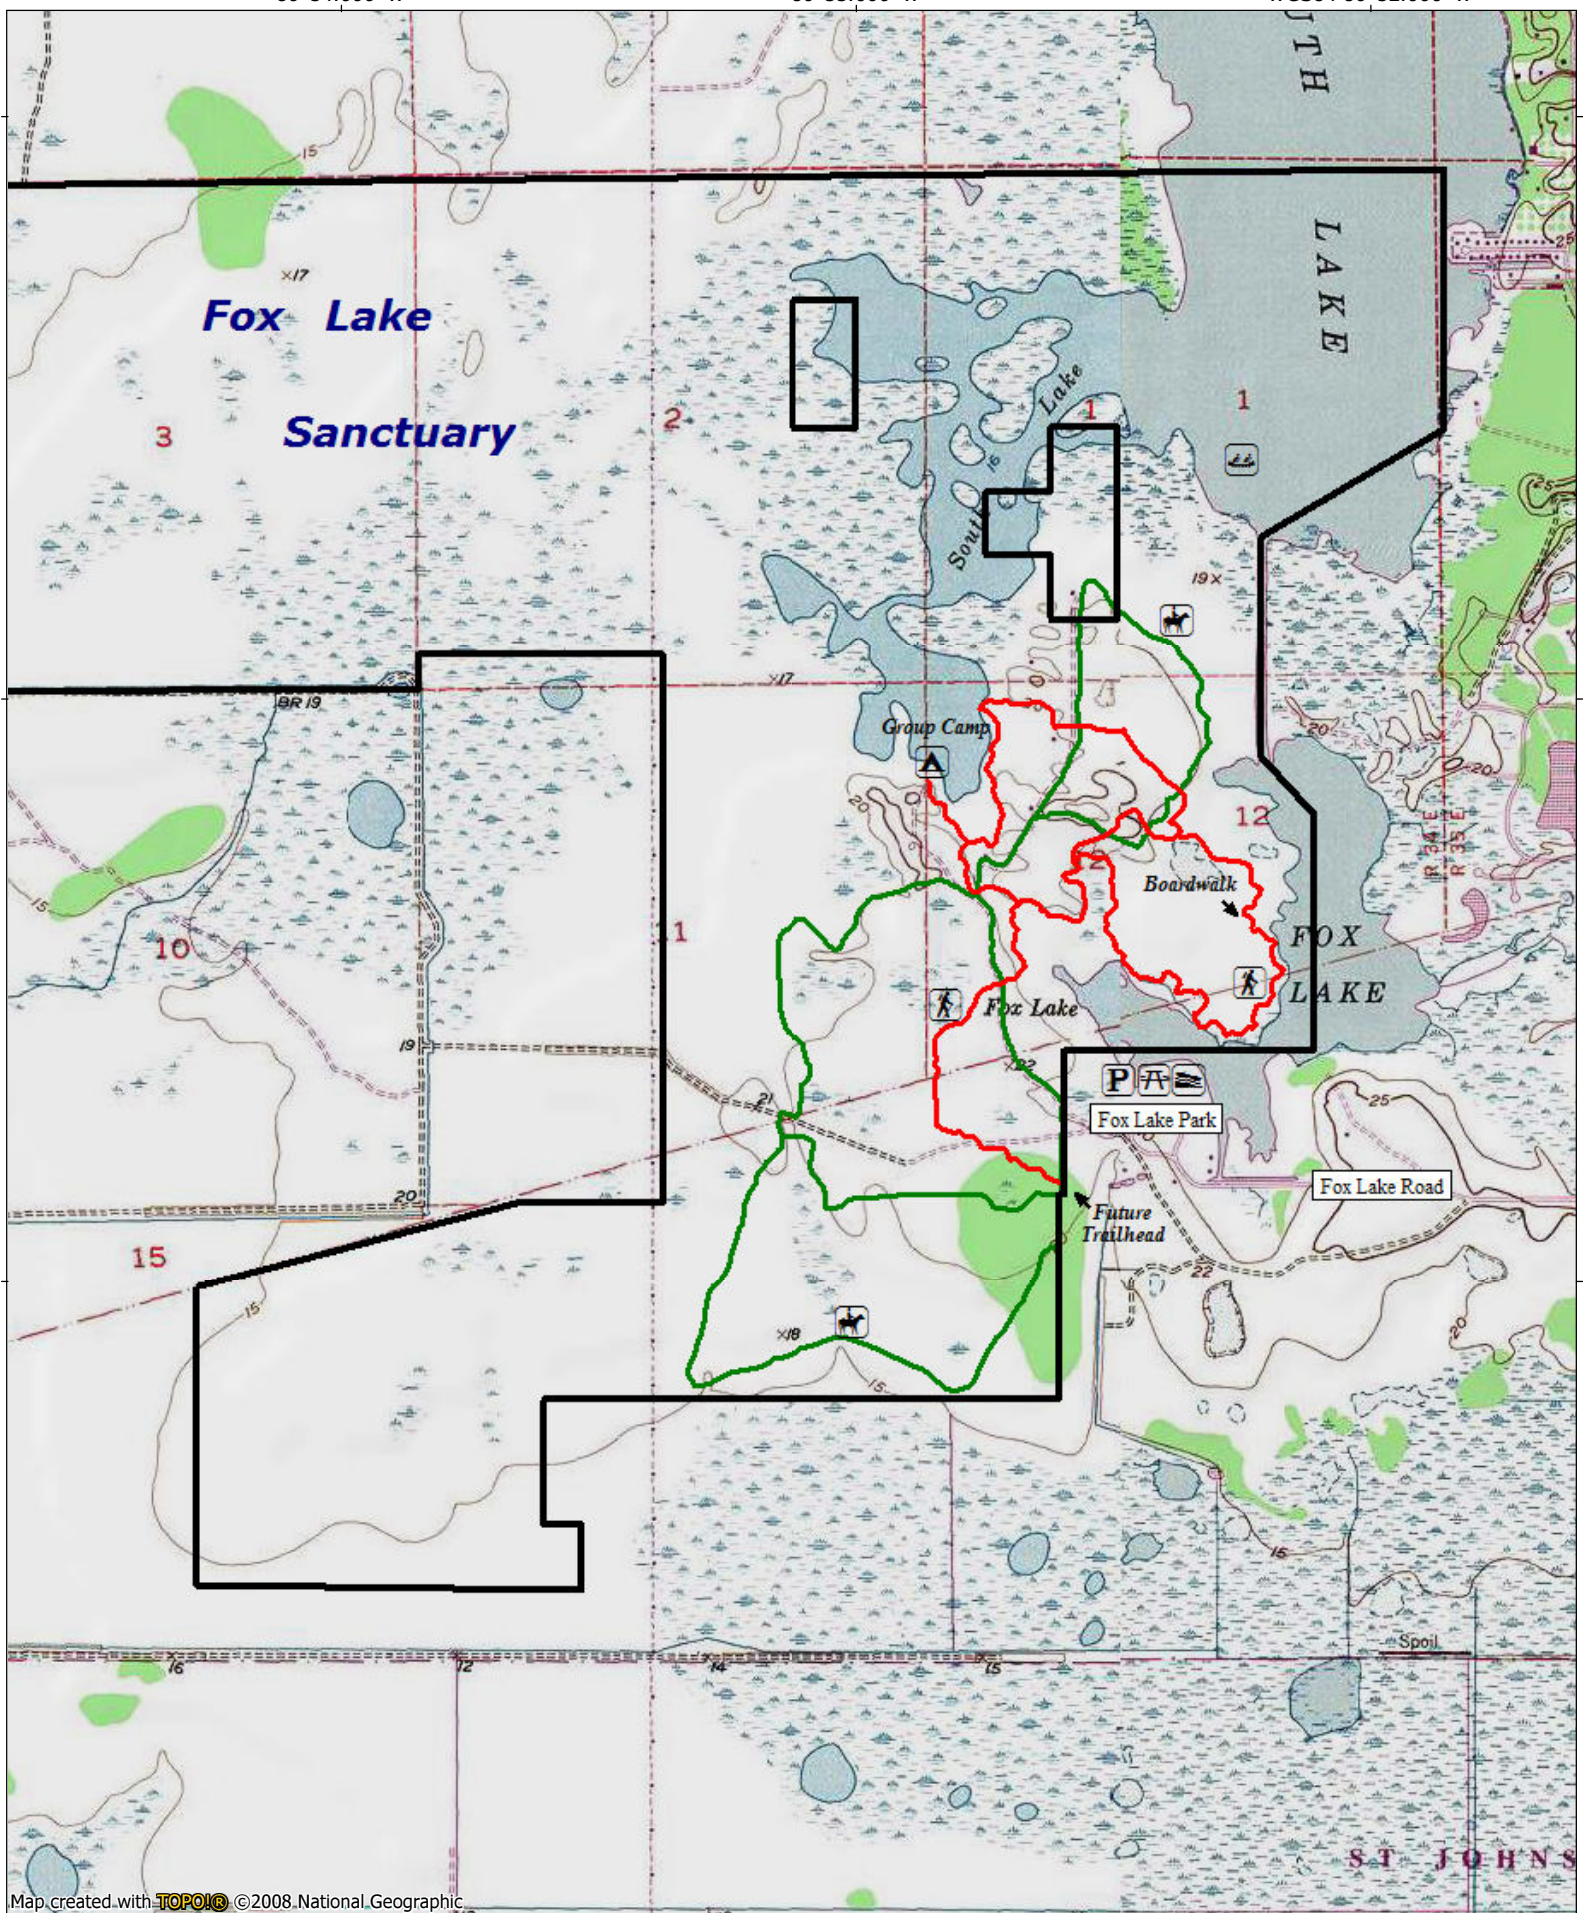

80°54.000' W

Fox Lake Sanctuary
80°53.000' W

WGS84 80°52.000' W

28°37.000' N

28°37.000' N

Fox Lake Sanctuary

28°36.000' N

28°36.000' N

28°35.000' N

28°35.000' N

Map created with **TOPOLIC** ©2008 National Geographic

80°54.000' W

80°53.000' W

WGS84 80°52.000' W