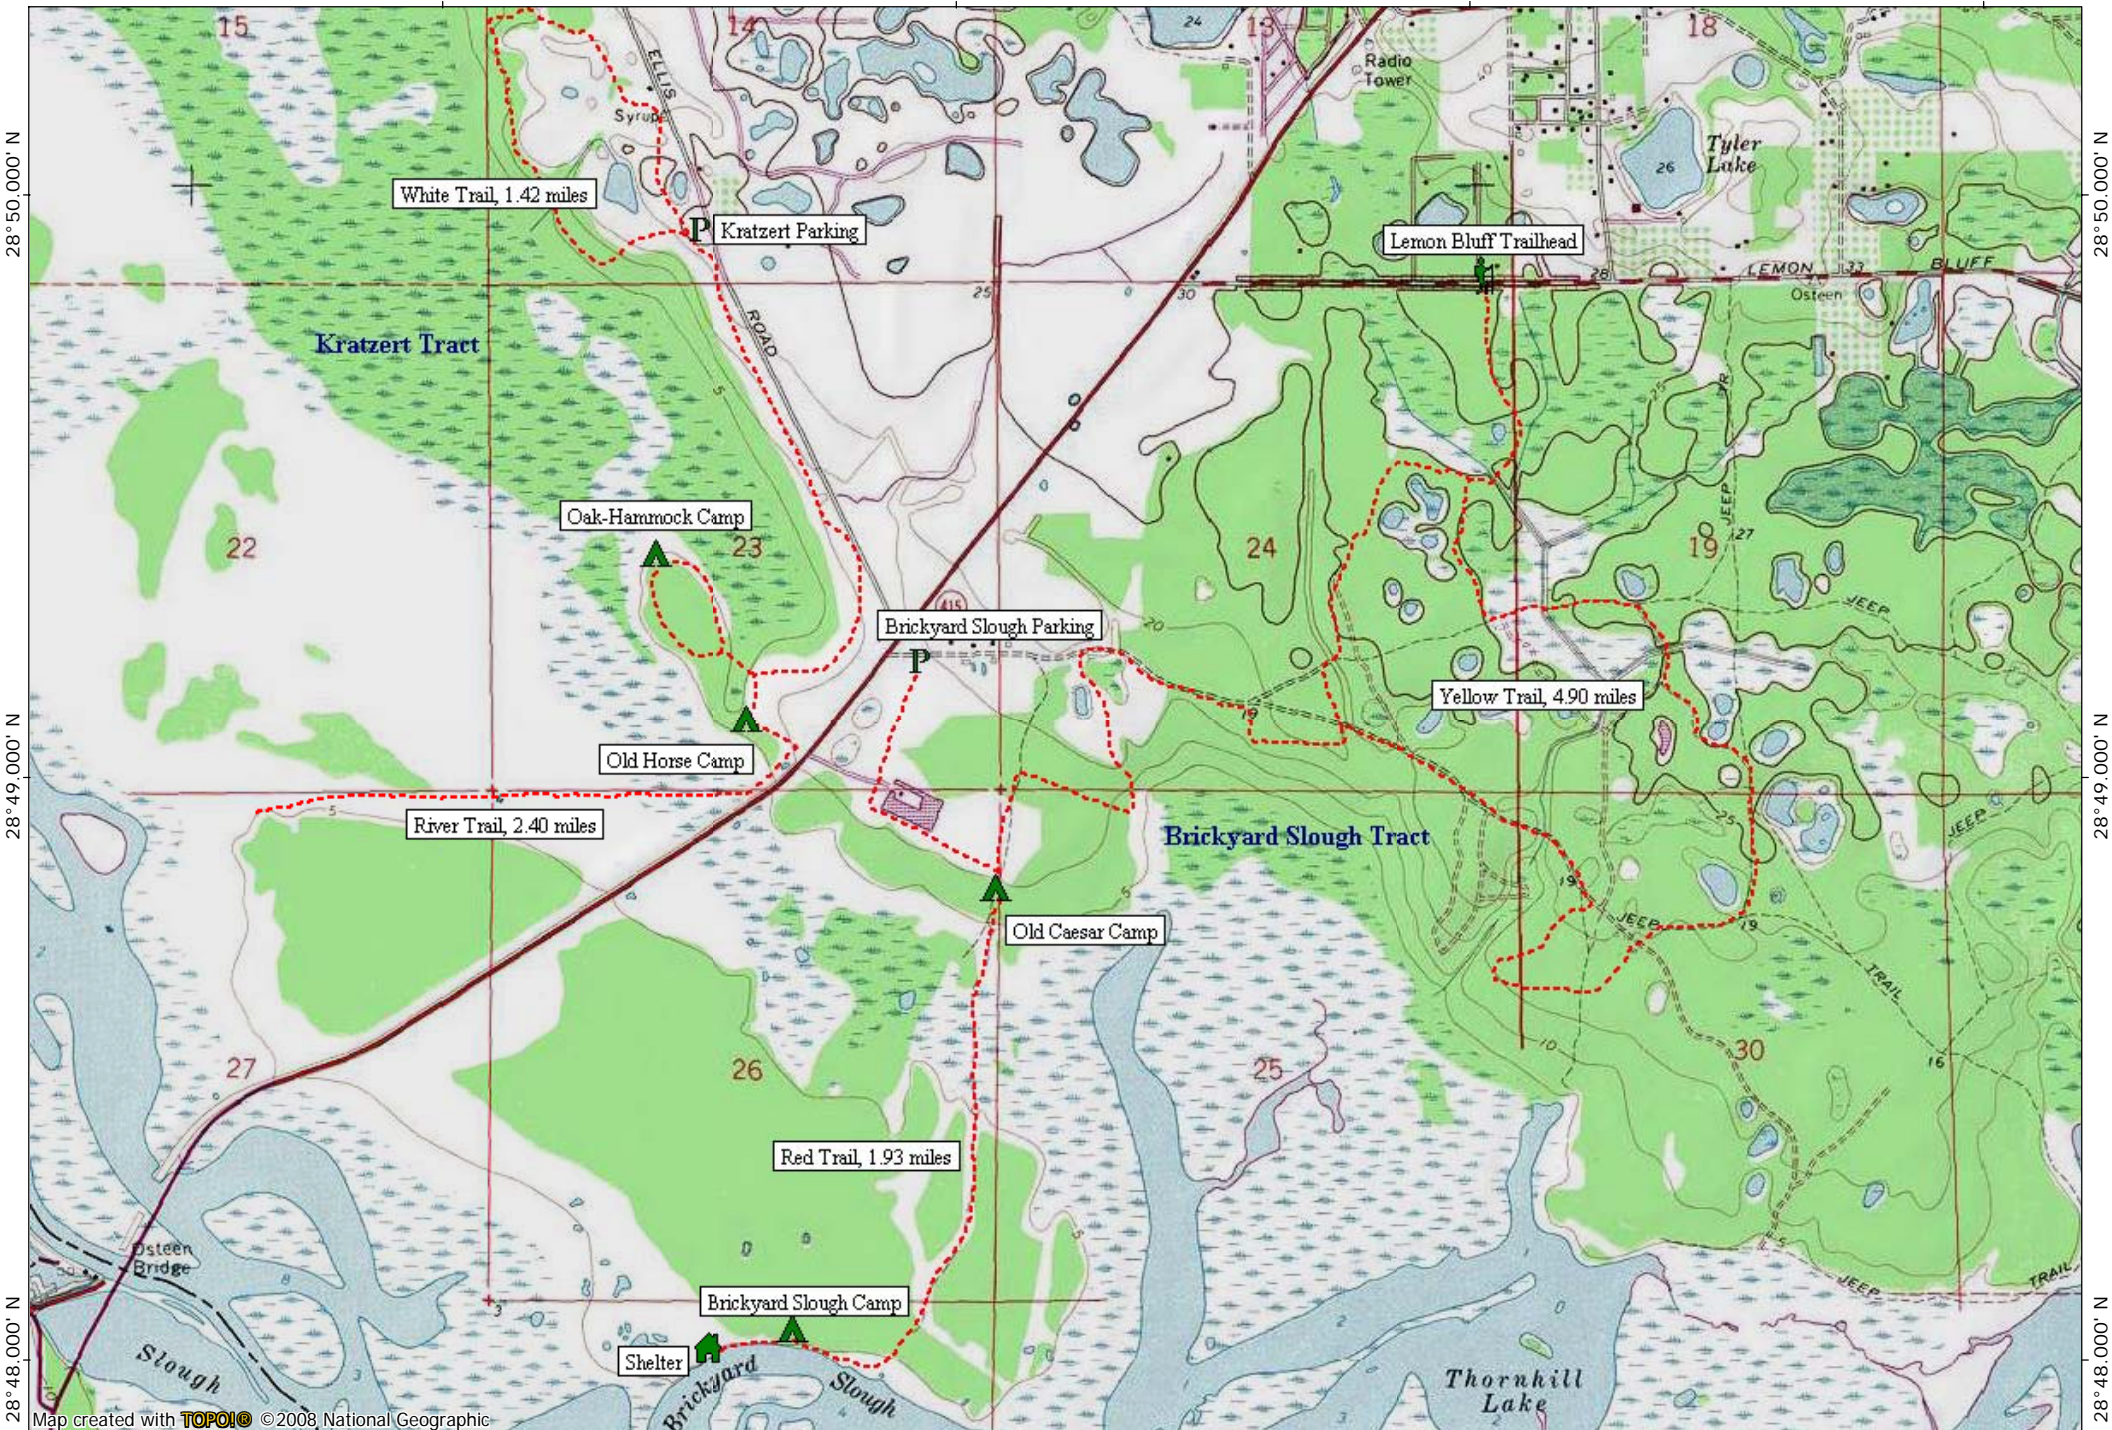

Lake Monroe Conservation Area

81°12.000' W

81°11.000' W

81°10.000' W

WGS84 81°09.000' W

Map created with **TOPOLIO** ©2008 National Geographic

81°12.000' W

81°11.000' W

81°10.000' W

WGS84 81°09.000' W

MN TN
5 1/2°
02/15/09