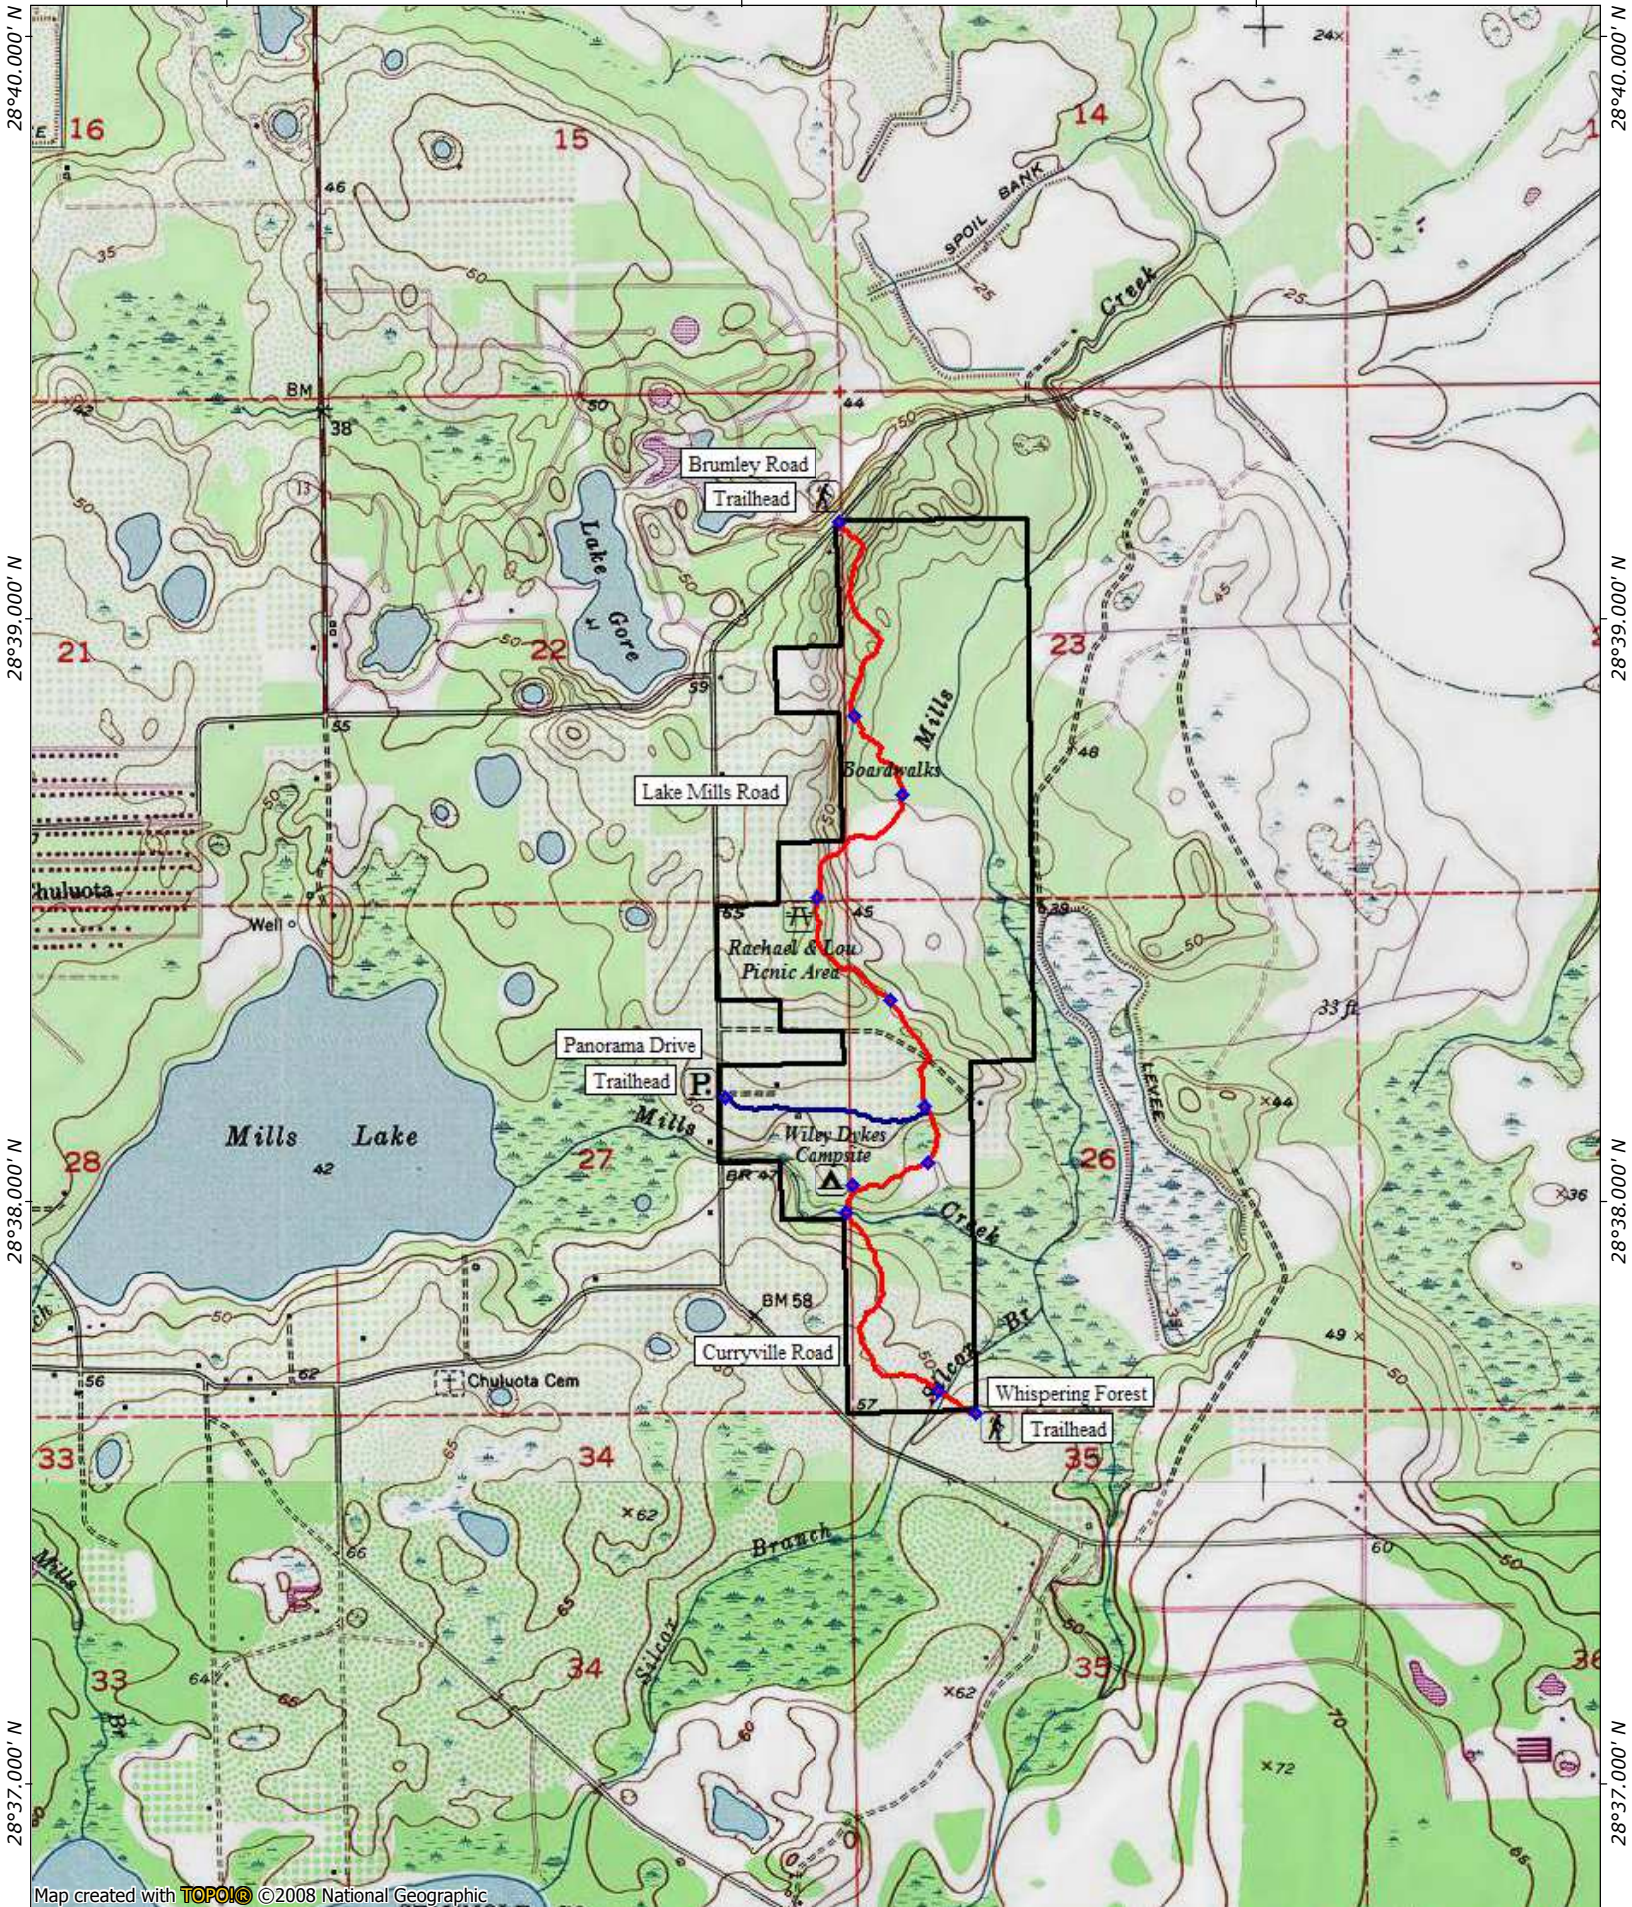

81°07.000' W

Mills Creek Woodlands

81°06.000' W

WGS84 81°05.000' W

Map created with **TOPOLIC** ©2008 National Geographic

81°07.000' W

81°06.000' W

WGS84 81°05.000' W

MN ↑ TN

6°

12/15/12