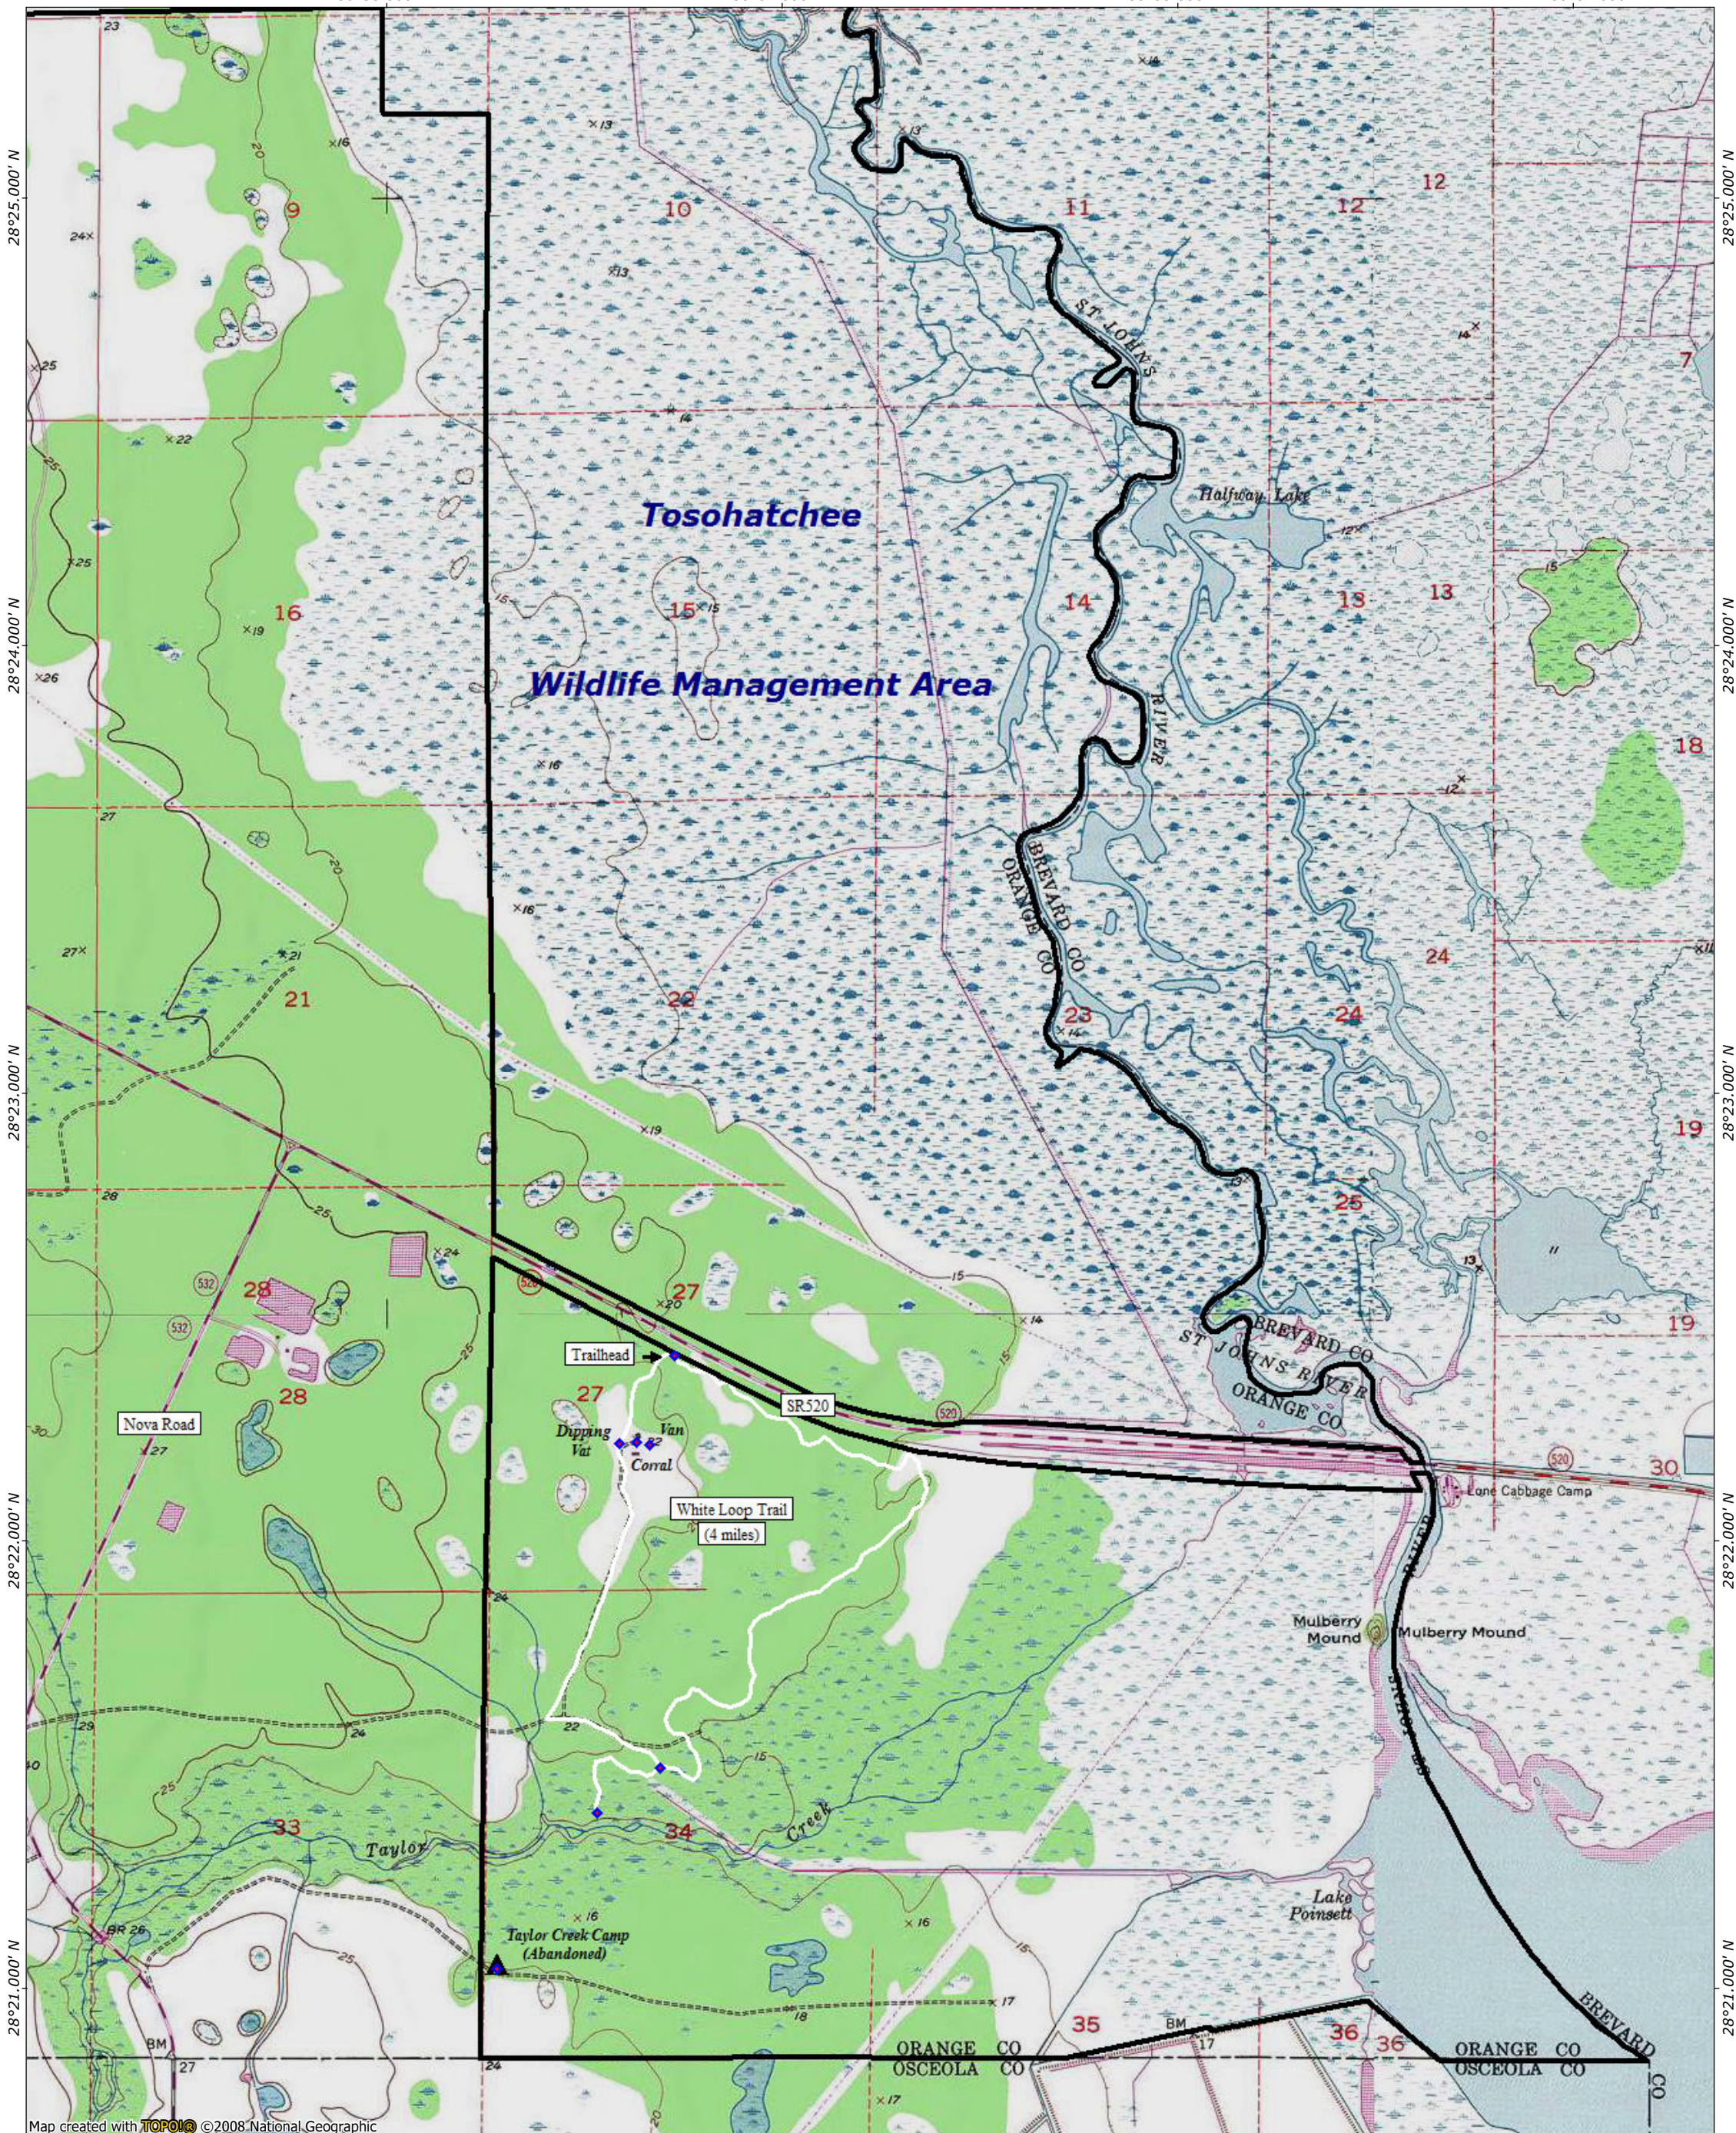

Tosohatchee Wildlife Management Area

80°55.000' W

80°54.000' W

80°53.000' W

NAD27 80°52.000' W

Map created with © 2008 National Geographic

80°55.000' W

80°54.000' W

80°53.000' W

NAD27 80°52.000' W

MN↑TN

6°

05/24/11