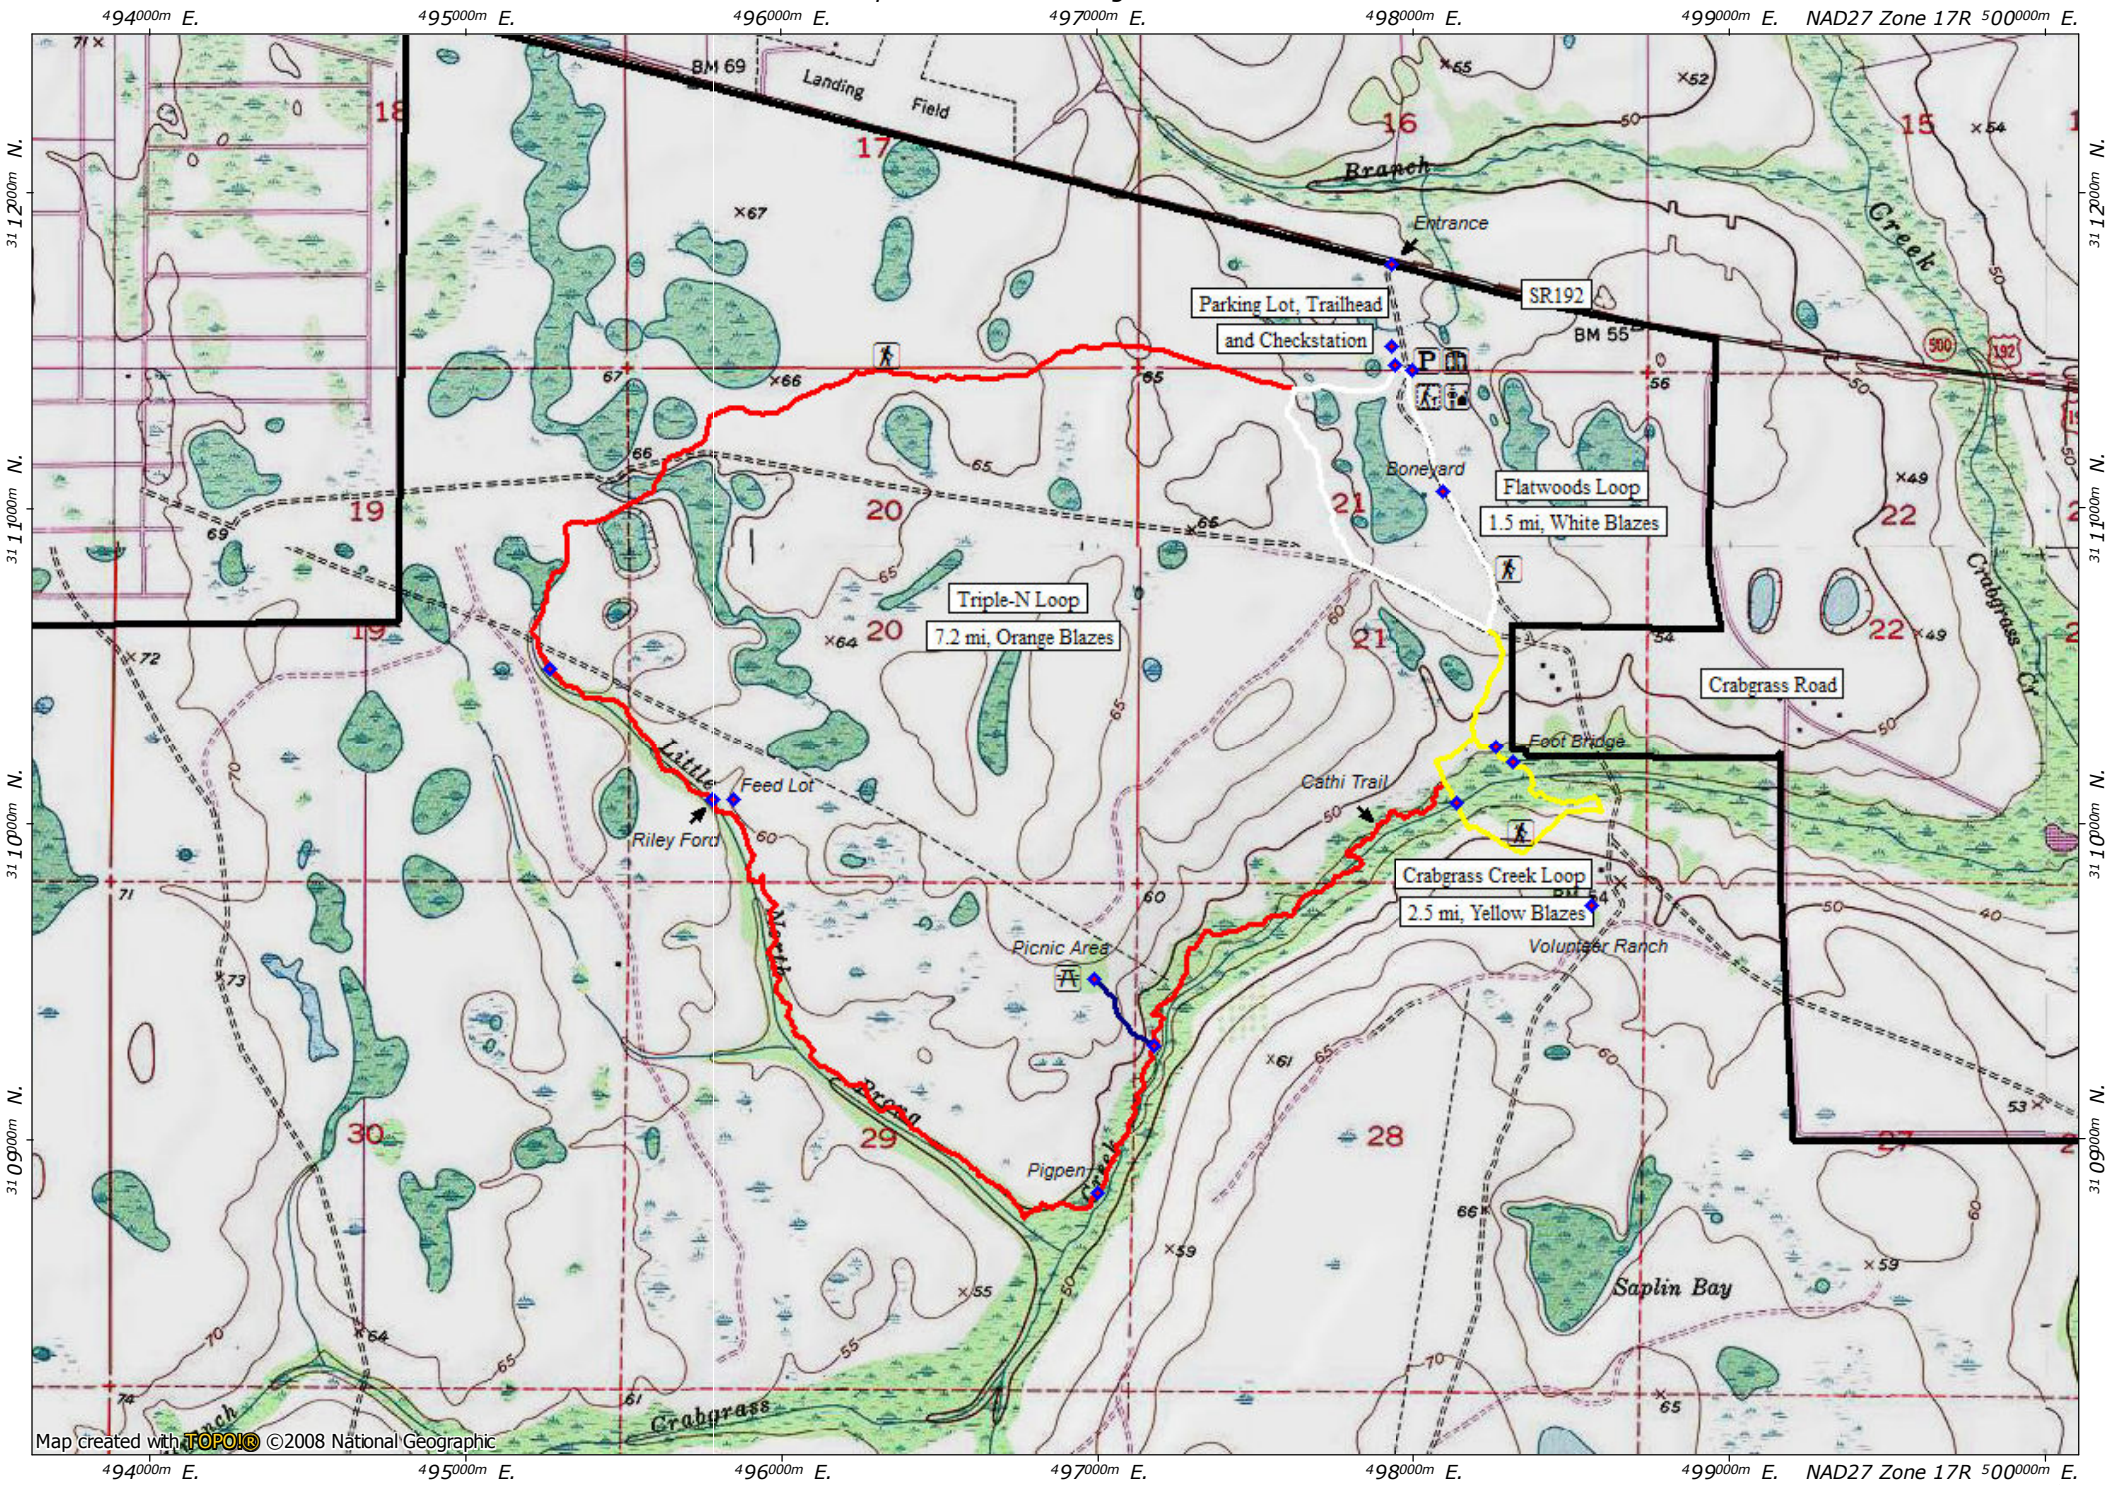

Triple-N Wildlife Management Area

Map created with **TOPOIC** © 2008 National Geographic